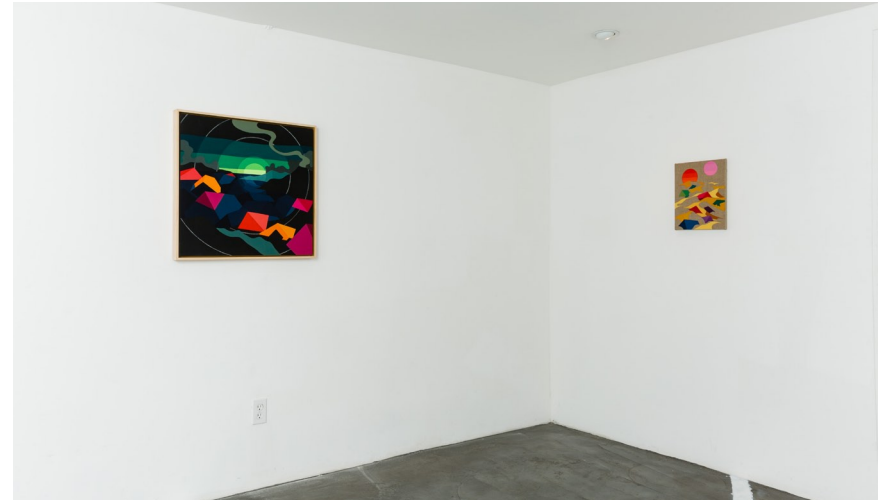

# ESKE KATH ARENA

**Arena** is the chosen title for Danish artist Eske Kath's second solo show with the gallery in Los Angeles. This new body of work will examine Kath's interest in the forces of destruction and rebirth and the tension as an artist between chaos and control. Kath is painting on multiple surfaces for this show. Several pieces are painted directly onto raw linen wherein Kath has drawn compositional rules as the basis for his figuration. Foreground and background change position, and visible bits of linen and sketch lines become part of the finished work. The pattern of woven linen is exposed in these pieces, suggesting patterns of sand. As in all of Kath's work, the single-family house is again depicted, in this work partially immersed in tides of (linen) sand. There are also paintings on blackboards, with houses in similar states of submergence by the ashen surface of the boards. Some pieces find houses in flight; against the dark surface of the blackboards suggestive of deep space. The surfaces of hard-bound books are also subjects of composition.

# ESKE KATH ARENA

ESKE KATH  
ARENA

*The Lives of the Stars — 227*

A hole in the corona of the Sun. Surrounding the solar photosphere is the thin outer atmosphere of the Sun, at a temperature of a million degrees, which changes its shape with the 11.2-year solar cycle. The corona is seen here in soft X-rays as a red halo about the Sun. The coronal hole is heart-shaped at center. Through such holes stream the