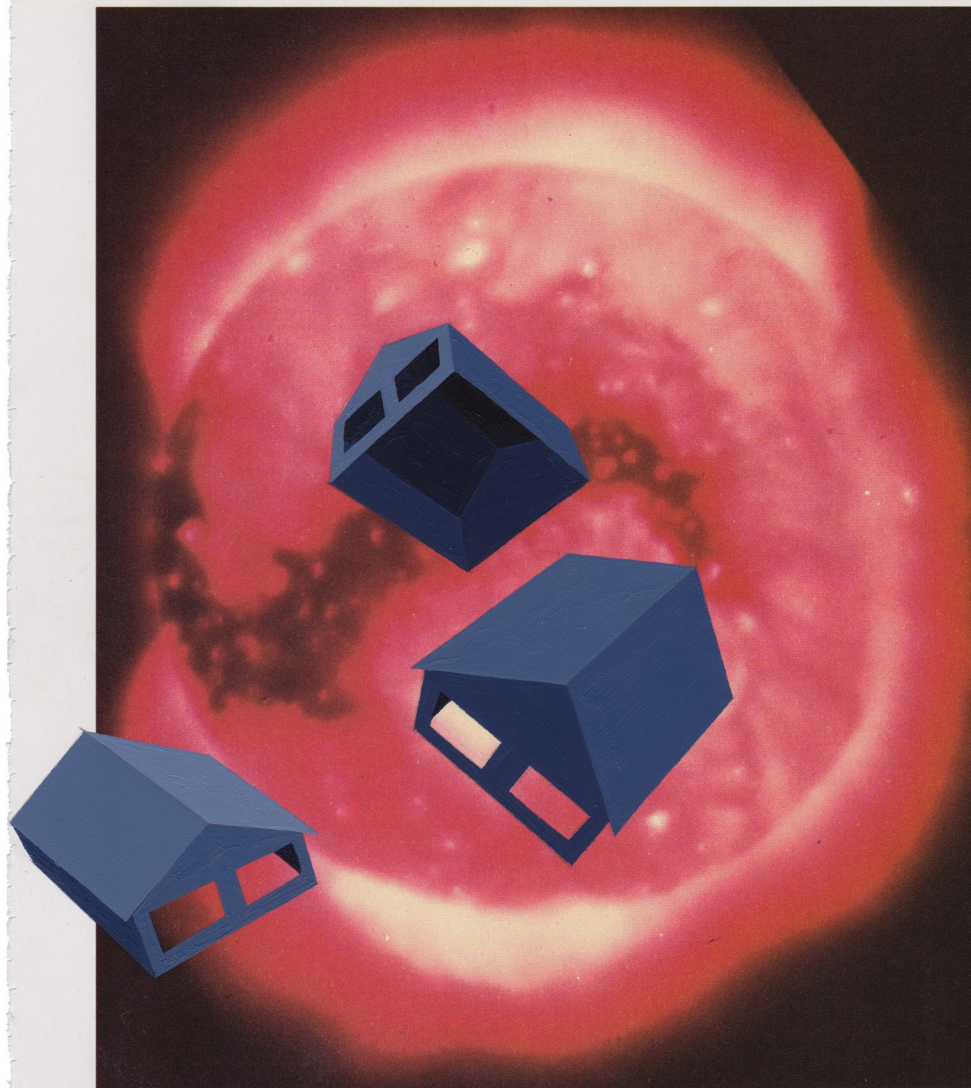

# ESKE KATH ARENA

ESKE KATH  
ARENA

*The Lives of the Stars — 227*

A hole in the corona of the Sun. Surrounding the solar photosphere is the thin outer atmosphere of the Sun, at a temperature of a million degrees, which changes its shape with the 11.2-year solar cycle. The corona is seen here in soft X-rays as a red halo about the Sun. The coronal hole is heart-shaped at center. Through such holes stream the