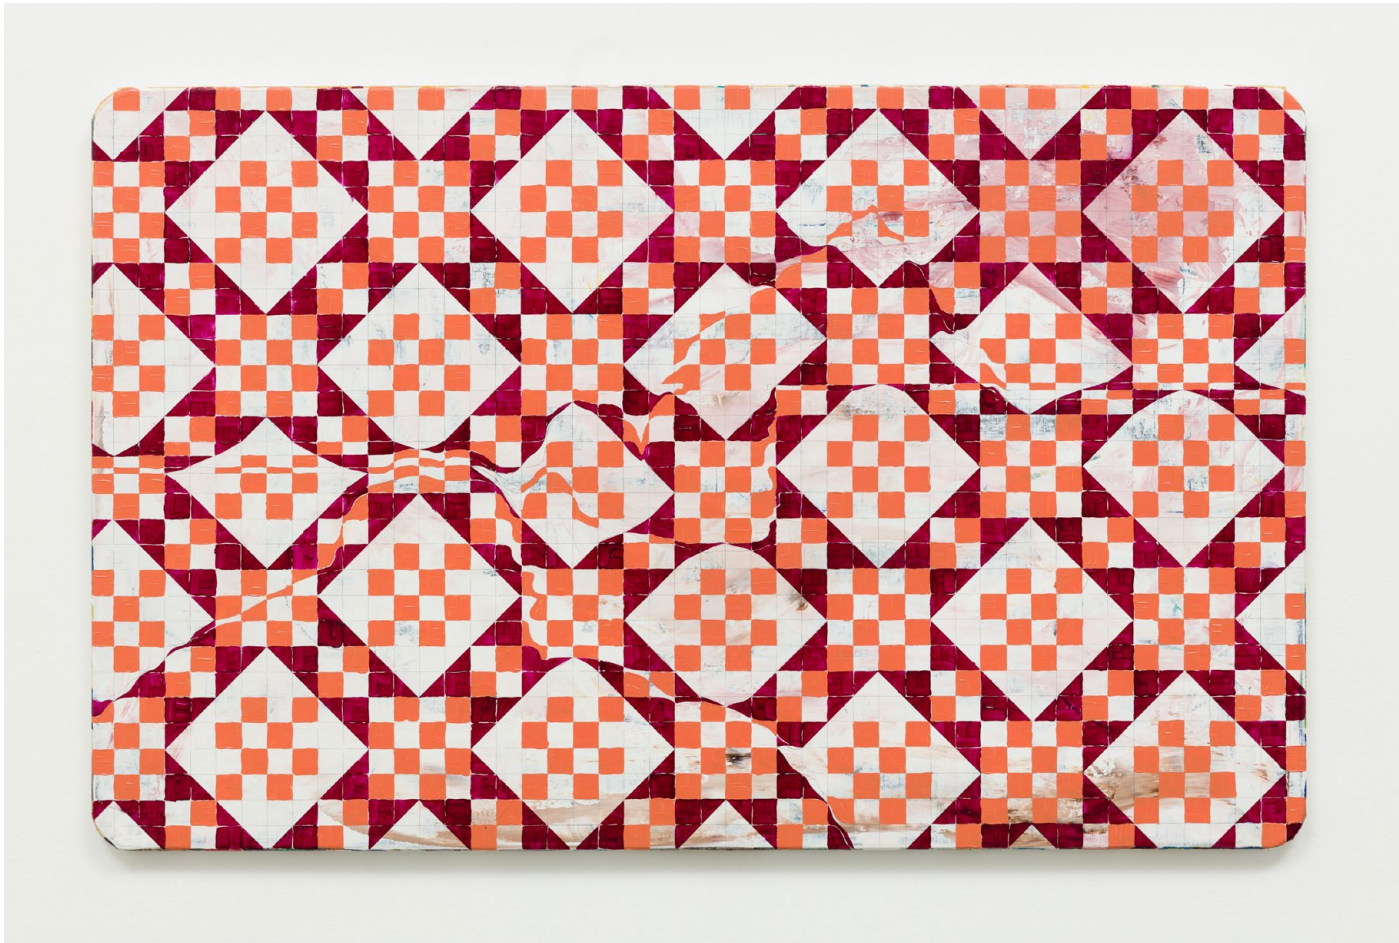

The Fourth Wall
Jeremy Rocine

Road to California 3 (Partial)
Oil on linen
30 x 48 inches
2016