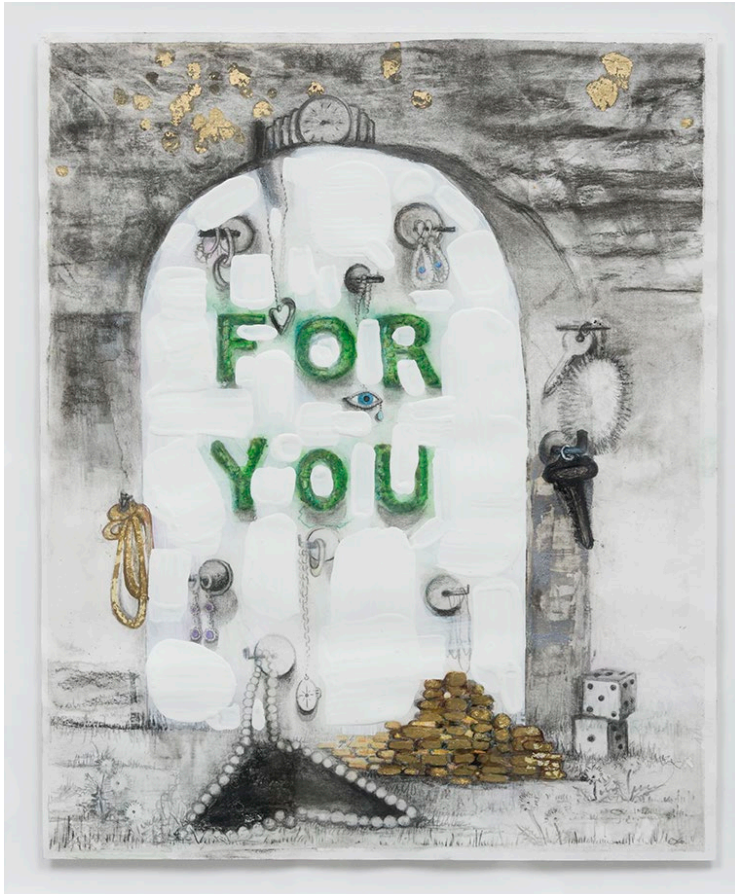

The Fourth Wall is an exhibition organized specifically for a room with four walls. Art is a container for content, and gallery walls a container for art. Each of the three artists and one project are given one wall. The show is installed in the intuitive method of abstract expressionism. Works are hung salon style on two walls and in a single row on the other two. Depending on your point of view, each wall can be the fourth wall.

The David Bowie Tribute Wall is a shrine-like installation of paintings, drawings, photos, needlepoint, sculpture, and other kinds of art

created as a tribute for the great musical artist David Bowie. Artists participating in The David Bowie Tribute Wall responded to an online Call for Art - here. The list of artists is still growing, but so far will include work by Alan Skalaski, Alicia Araya, Annie Lapin, Alan Skulaski, Amy Wilson Faville, Ariana Papademetropolis, Alexis Murray, Andy Alexander, Ben Evans, Catt Avery, Deb Kavis, Denise de la Vaux, Erik Hanson, Emily Joyce, Emma Gray, Face Osiris, Heather Morgan, Jason LaMotte, Jennifer Celio, Jenny Phelps, Joey Dammit, Joshua Aster, Julia Schwartz, Kelly Smith, Kristin Dowling, Kristin Calabrese, Laura London, Liz Walsh, Michael Arata, Michelle Fierro, Natalie Sistrunk, Nate Pottker, Phillip Holt, Rachel Rogov, Rory Devine, Roya Falahi, Sarah Almond, Sean Griffin, Sharon Ryan, Sharon Shapiro, Sherry Carroll, Steve Shriver, Tamar Lalencya, Tina Wood Phalen, Veronica Wood, Vivian Colodro, and Wanda Malatesta.

The Fourth Wall
Oscar Moreno

The Fourth Wall
Alexis Murray

Coper
Oil on wood panel
48 x 60 inches
2016

The Fourth Wall
Alexis Murray

Grip
Oil on wood panel
60 x 60 inches
2016

The Fourth Wall

Alexis Murray

For You/Legacy Drawing
Mixed Media on paper
17 x 14 inches
2016