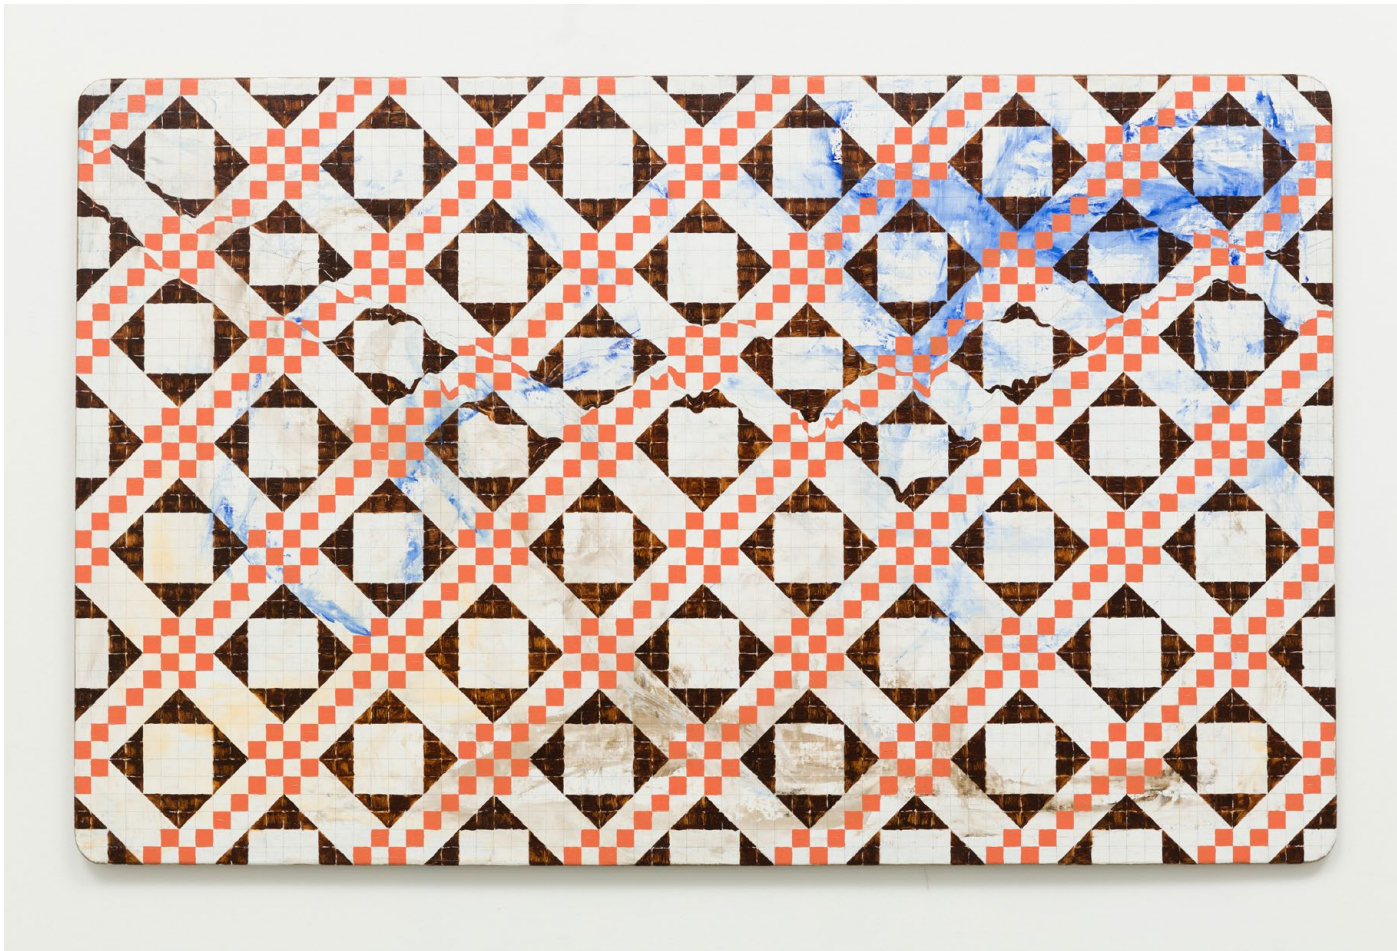

The Fourth Wall
Jeremy Rocine

Road to California 1 (Partial)
Oil on wood panel
45 x 72 inches
2016