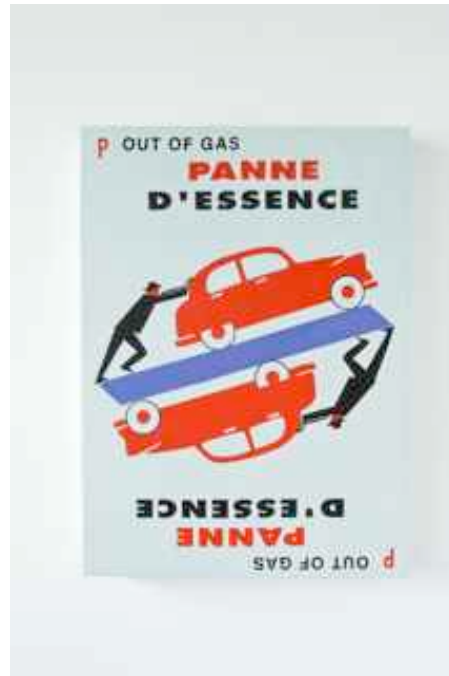

JIM THOMPSON
MILLE BORNES
JANUARY 11 – FEBRUARY 15, 2014

Jim Thompson, *Out of Gas*, 2013. Oil on canvas. 30 x 22 inches

Charlie James Gallery is delighted to feature our second gallery solo project with Colorado-based artist **Jim Thompson** (b.1970, New York). In *Mille Bornes*, Thompson again mines the material of his youth for images of particular resonance. The paintings in this series are based on the 1954 French card game *Mille Bornes*, which he played in his youth, the object of which is to be the first player to go 1,000 miles. Players attempt to slow one another down with hazards like accidents, speed limits, flat tires, and stop lights. Mileage cards are played to advance toward 1,000. Each hazard card has a corresponding remedy, and four super cards make players impervious to specific hazards. Thompson's practice has a preoccupation with both memory and context. A child of the Pictures Generation, he looks for subject territory in objects that function as fine art functions while remaining outside of a fine art context. These *Mille Bornes* card images demonstrate examples of where graphic design satisfies most of the functions historically expected of fine art, including beauty, clarity, and indelibility. Through painting, Thompson annexes these forms into a fine art context, and codify the durable images of his youth. Thompson's work has been exhibited at art fairs domestically and internationally, including The Miami Project Art Fair, The Dallas Art Fair, Art Toronto, and others. Thompson's work was exhibited in 2012 at the Eric Firestone Gallery in East Hampton, NY. He lives and works in Boulder, Colorado.

**CHARLIE JAMES GALLERY PRESENTS:
 JIM THOMPSON – MILLE BORNES
 JANUARY 11 – FEBRUARY 15, 2014**

Piece	Info	Price
	<p>Jim Thompson Mille Bornes Complete 19 oil on ink on canvas paintings stretched over board 3.75 x 2.75 inches each 2013</p>	<p>\$5,000</p>
	<p>Jim Thompson Reparations Oil on canvas 30 x 22 inches 2013</p>	<p>\$2,500</p>