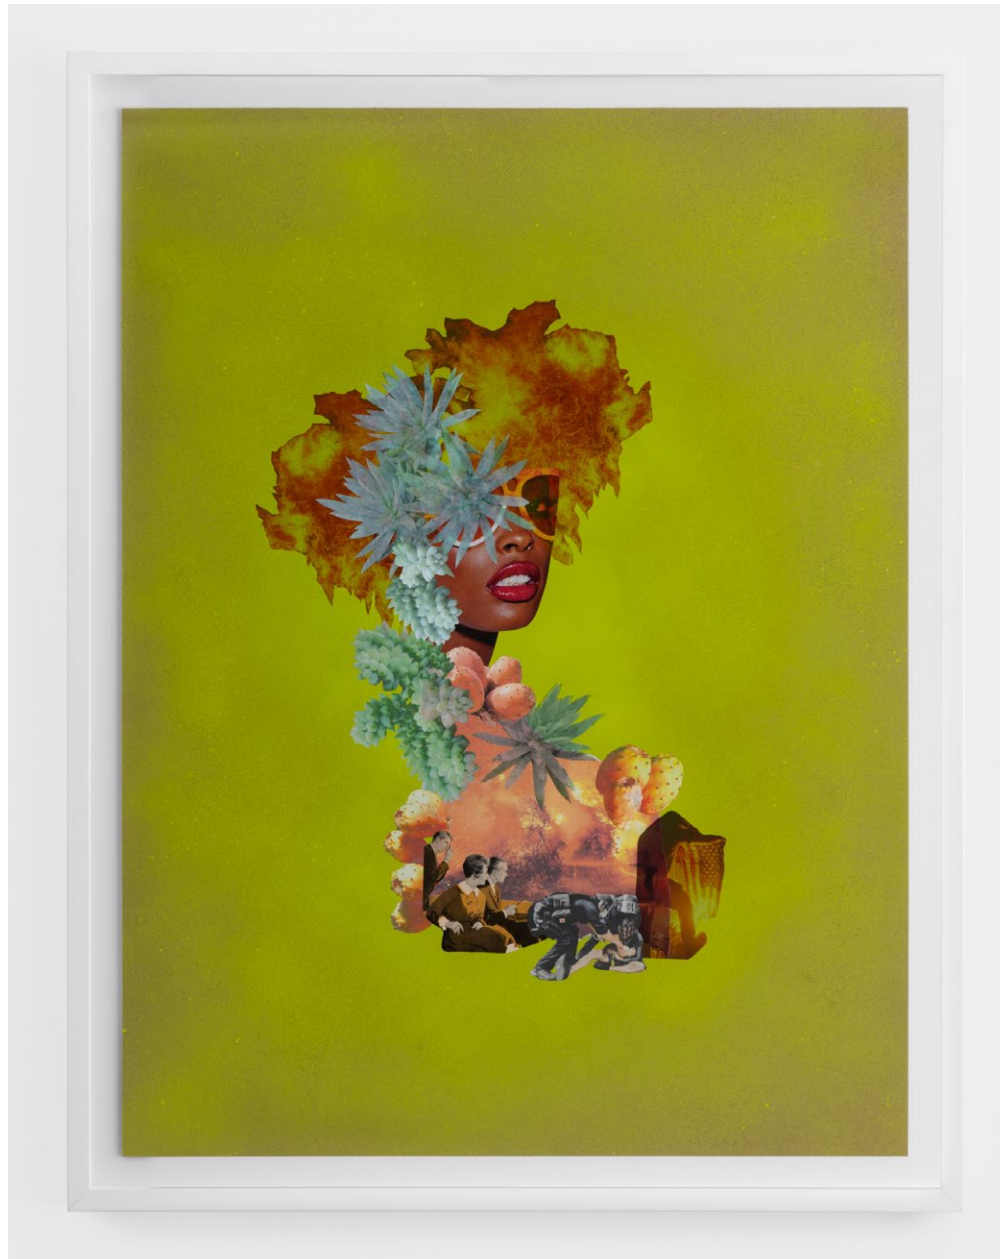

2021

NI DE AQUÍ, NI DE ALLÁ  
DANIE CANSINO

Danie Cansino  
*LA CORONA (#47)*  
Glaze on ceramic  
stoneware tile, plywood  
24 x 18 inches  
2017

NI DE AQUÍ, NI DE ALLÁ  
DANIE CANSINO

Danie Cansino  
*Practice Skin 1-5*  
Tattooed citrus  
Dimensions varied  
2018

NI DE AQUÍ, NI DE ALLÁ  
YASMINE NASSER DIAZ

Yasmine Nasser Diaz  
*The Fire This Time #4*  
Collage, spray paint  
and glitter on board  
40 x 30 inches  
2021

NI DE AQUÍ, NI DE ALLÁ  
DANIEL GIBSON

Daniel Gibson  
*If Your Last Name is  
Gibson, Why Do You  
Always Smell Like Beans*  
Oil and Sand Dollar on  
Linen  
25.5 x 20 inches  
2021