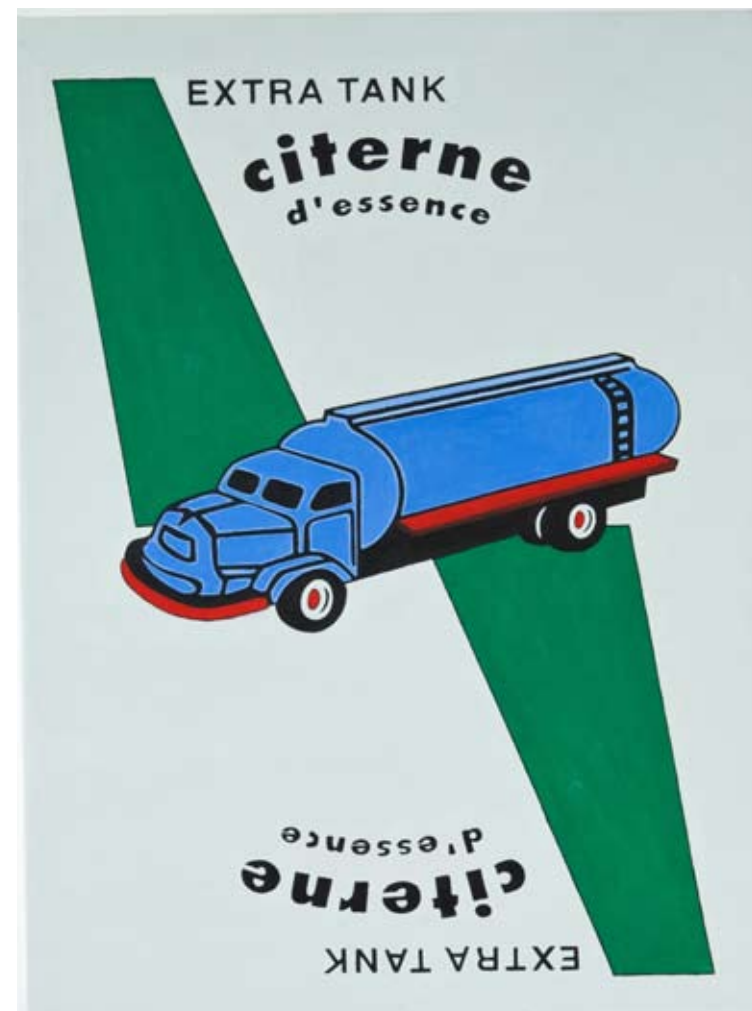

JIM THOMPSON  
Mille Bornes

# JIM THOMPSON Mille Bornes

Milles Bornes  
Oil and ink on canvas  
3.75 x 2.75 inches  
2013

JIM THOMPSON  
Mille Bornes

100, 30 x 22 inches, Oil on Canvas. 2013

200, 30 x 22 inches, Oil on Canvas. 2013

JIM THOMPSON  
Mille Bornes

Out of Gas, 30 x 22 inches, Oil on Canvas.  
2013

Accident, 30 x 22 inches, Oil on Canvas.  
2013

JIM THOMPSON  
Mille Bornes

Flat Tire, 30 x 22 inches, Oil on Canvas.  
2013

Roll!, 30 x 22 inches, Oil on Canvas. 2013

JIM THOMPSON  
Mille Bornes

Puncture Proof, 30 x 22 inches, Oil on Canvas. 2013

Driving Ace, 30 x 22 inches, Oil on Canvas. 2013

JIM THOMPSON  
Mille Bornes

Right of Way, 30 x 22 inches, Oil on Canvas.  
2013