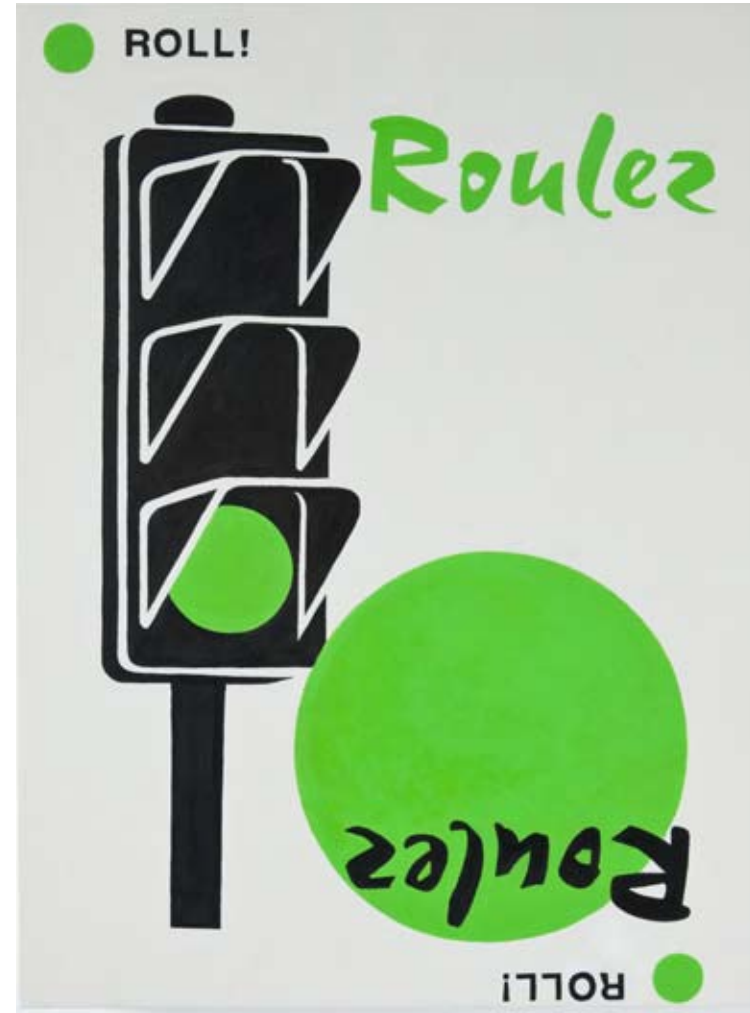

JIM THOMPSON  
Mille Bornes

# JIM THOMPSON Mille Bornes

Milles Bornes  
Oil and ink on canvas  
3.75 x 2.75 inches  
2013

JIM THOMPSON  
Mille Bornes

100, 30 x 22 inches, Oil on Canvas. 2013

200, 30 x 22 inches, Oil on Canvas. 2013

JIM THOMPSON  
Mille Bornes

Out of Gas, 30 x 22 inches, Oil on Canvas.  
2013

Accident, 30 x 22 inches, Oil on Canvas.  
2013

JIM THOMPSON  
Mille Bornes

Flat Tire, 30 x 22 inches, Oil on Canvas.  
2013

Roll!, 30 x 22 inches, Oil on Canvas. 2013

JIM THOMPSON  
Mille Bornes

Puncture Proof, 30 x 22 inches, Oil on Canvas. 2013

Driving Ace, 30 x 22 inches, Oil on Canvas. 2013

JIM THOMPSON  
Mille Bornes

Right of Way, 30 x 22 inches, Oil on Canvas.  
2013